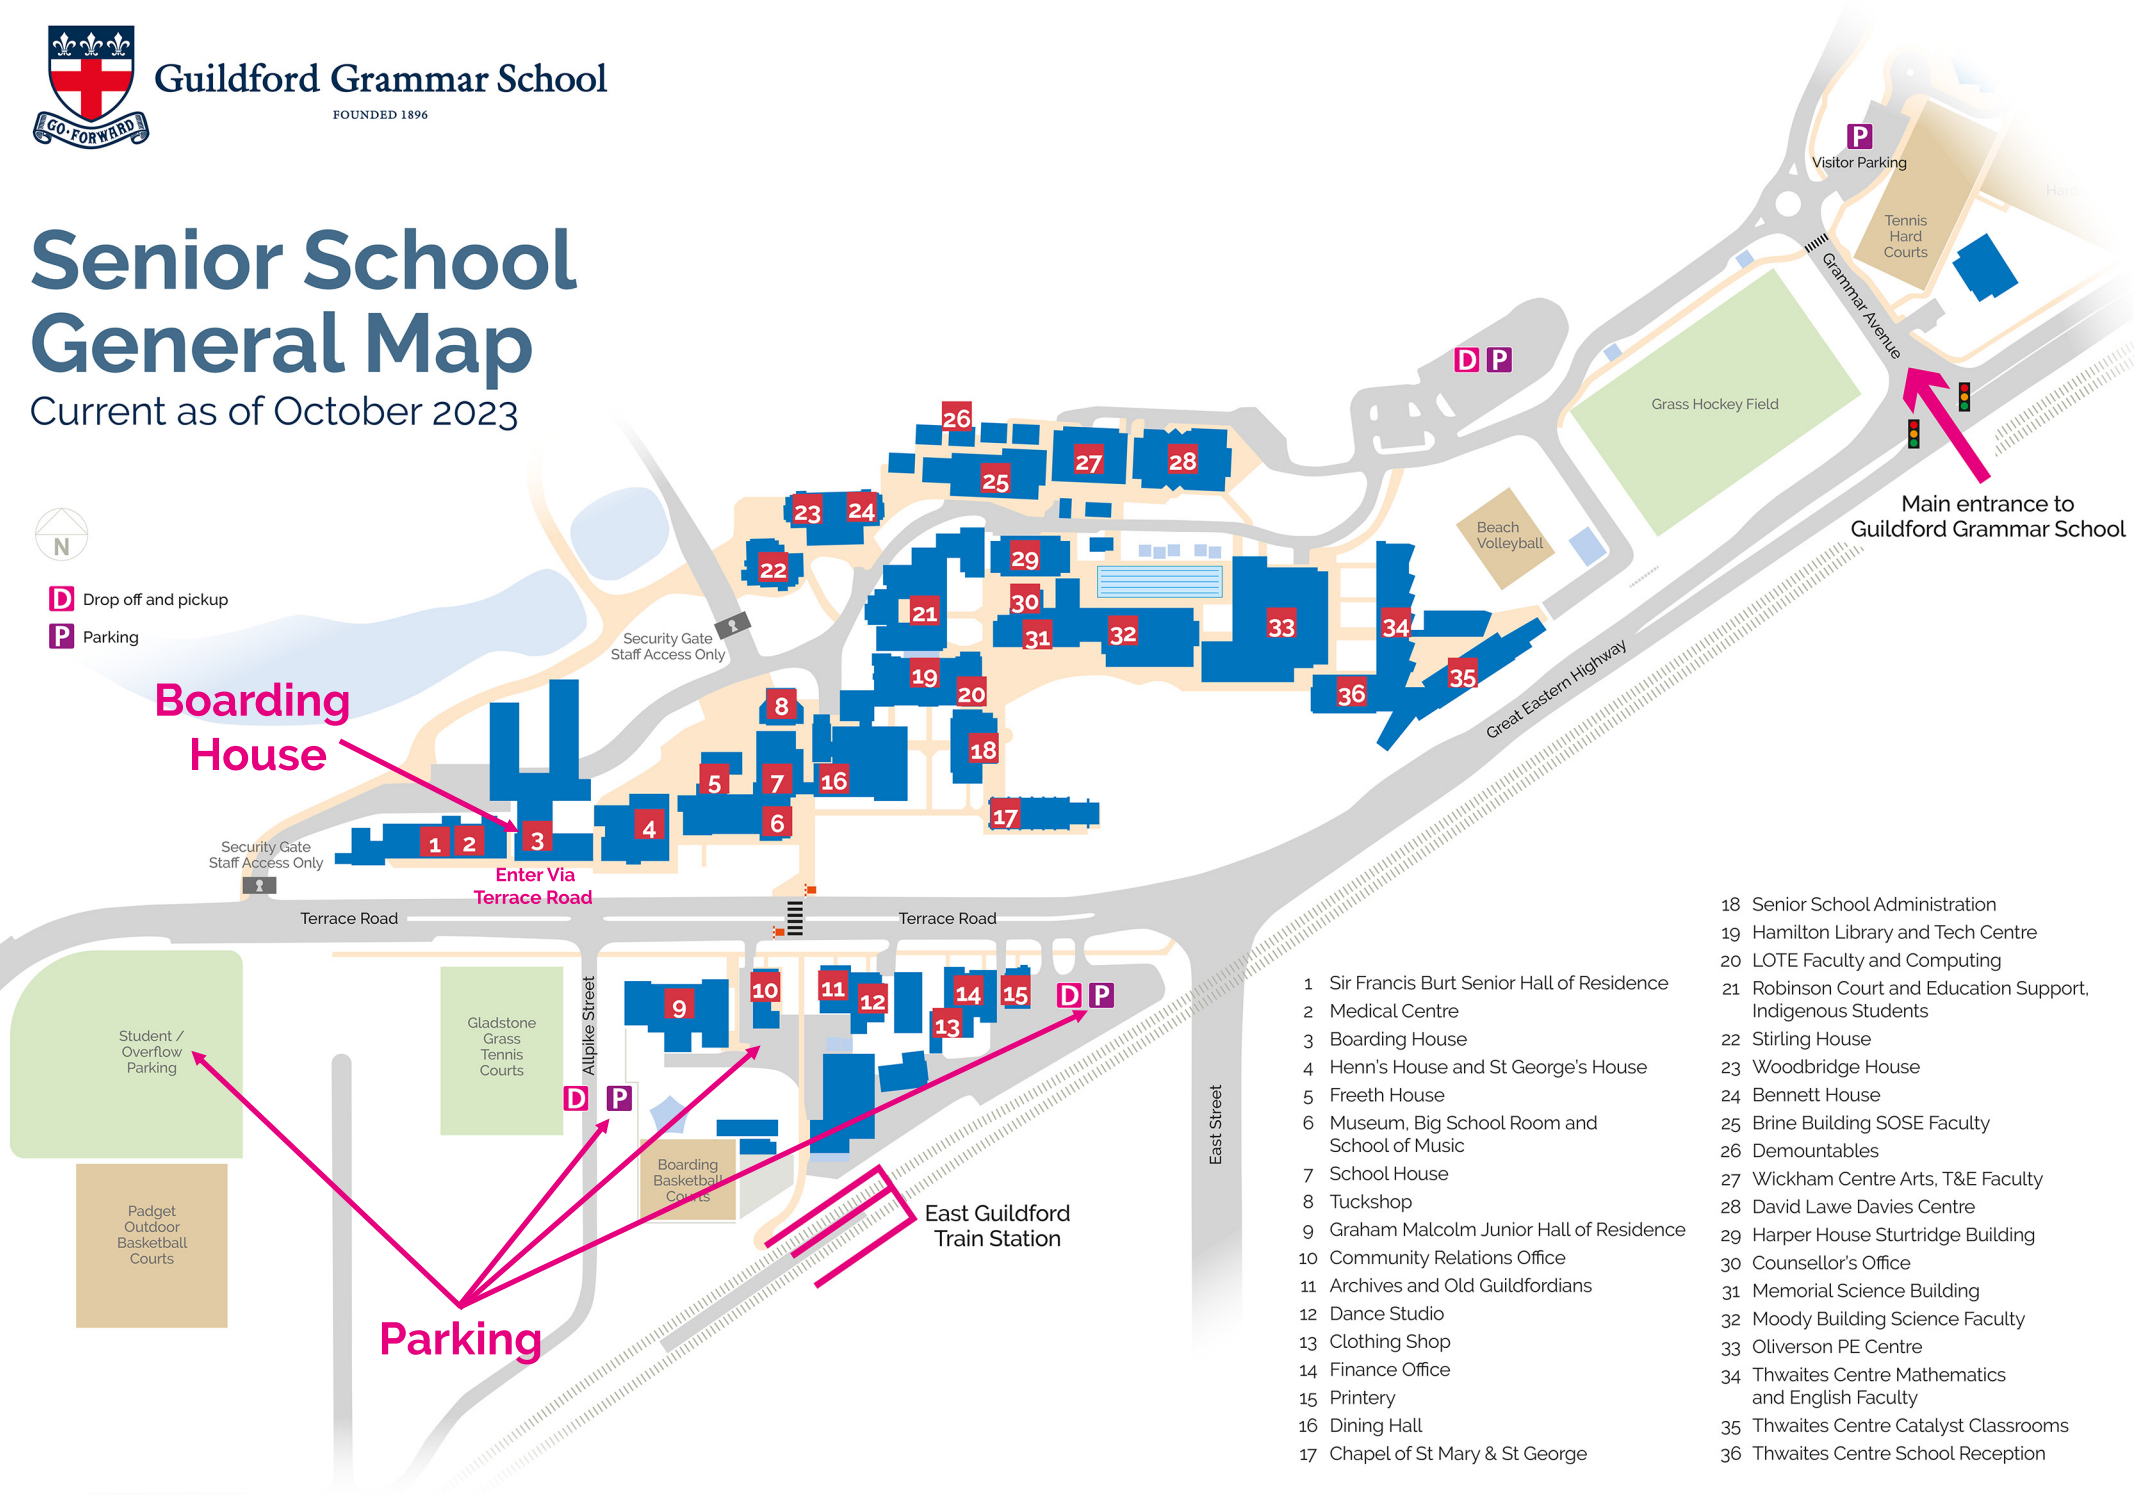

Guildford Grammar School

FOUNDED 1896

Senior School General Map

Current as of October 2023

D Drop off and pickup

P Parking

Boarding House

Enter Via Terrace Road

Parking

Main entrance to Guildford Grammar School

- 1 Sir Francis Burt Senior Hall of Residence
- 2 Medical Centre
- 3 Boarding House
- 4 Henn's House and St George's House
- 5 Freeth House
- 6 Museum, Big School Room and School of Music
- 7 School House
- 8 Tuckshop
- 9 Graham Malcolm Junior Hall of Residence
- 10 Community Relations Office
- 11 Archives and Old Guildfordians
- 12 Dance Studio
- 13 Clothing Shop
- 14 Finance Office
- 15 Printery
- 16 Dining Hall
- 17 Chapel of St Mary & St George

- 18 Senior School Administration
- 19 Hamilton Library and Tech Centre
- 20 LOTE Faculty and Computing
- 21 Robinson Court and Education Support, Indigenous Students
- 22 Stirling House
- 23 Woodbridge House
- 24 Bennett House
- 25 Brine Building SOSE Faculty
- 26 Demountables
- 27 Wickham Centre Arts, T&E Faculty
- 28 David Lawe Davies Centre
- 29 Harper House Sturtridge Building
- 30 Counsellor's Office
- 31 Memorial Science Building
- 32 Moody Building Science Faculty
- 33 Oliverson PE Centre
- 34 Thwaites Centre Mathematics and English Faculty
- 35 Thwaites Centre Catalyst Classrooms
- 36 Thwaites Centre School Reception